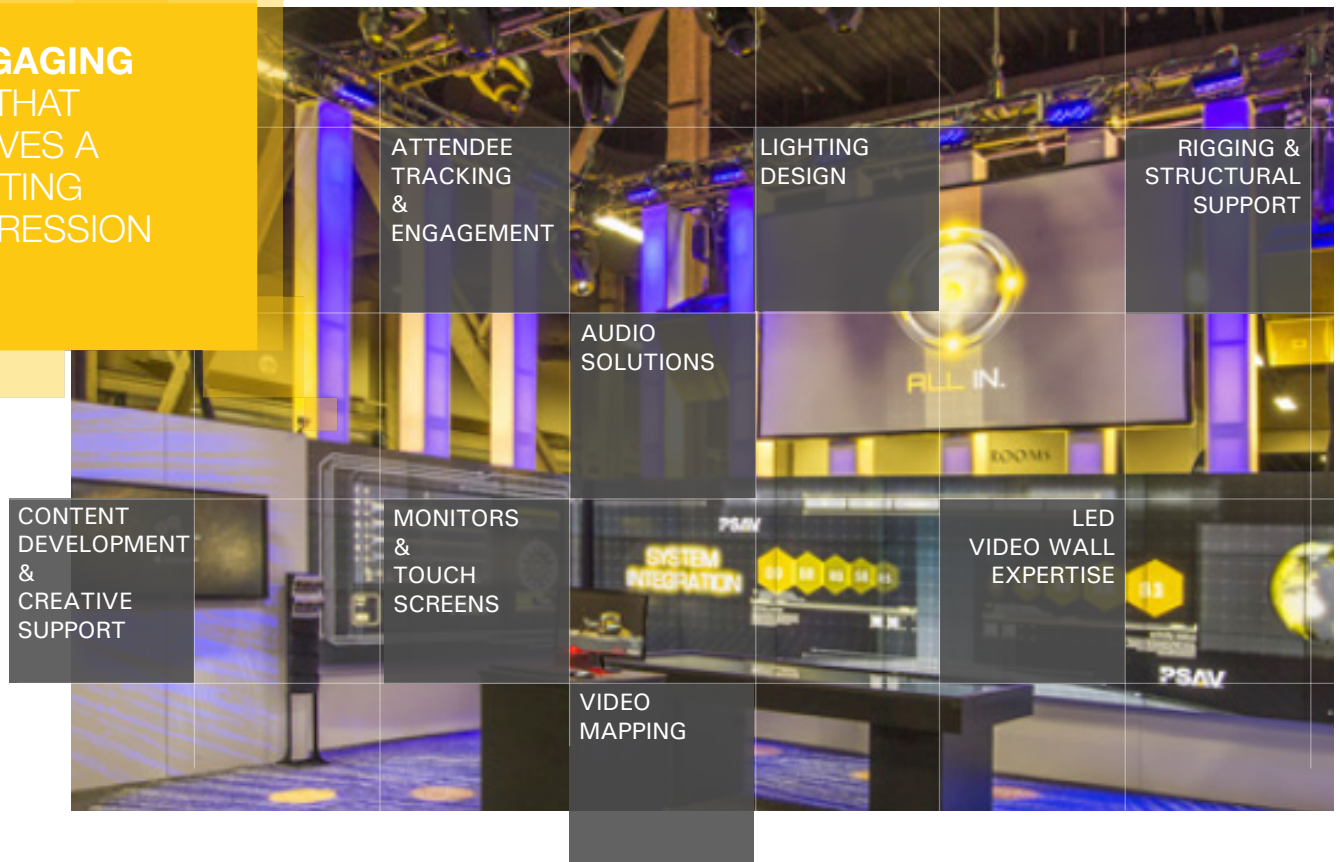

■ **Order Audiovisual Online**

psav.store ✨

■ **See our Price List**

Products in our Online Store

23"-90" Monitors (wall-mount and floor stand installation available), SMART monitors, Touchscreen monitors, PC laptops, MacBook Pro, Mac Mini, iMac, 27" all-in-one touchscreens, iPad, Microsoft Surface, Wired Microphones, Wireless Microphones, Input Boxes, Audio Mixers, Personal Speakers

Place your order before **July 1st**, for 20% off

■ **Your SNA Annual National Conference AV Experts**

Online Product Recommendations: Tammy Adams | exhibits@psav.com | 800.966.4498

Custom Exhibit AV Needs: Dante Flick | dflick@psav.com | 214.210.8111

**ENGAGING
AV THAT
LEAVES A
LASTING
IMPRESSION**

ATTENDEE
TRACKING
&
ENGAGEMENT

LIGHTING
DESIGN

RIGGING &
STRUCTURAL
SUPPORT

AUDIO
SOLUTIONS

CONTENT
DEVELOPMENT
&
CREATIVE
SUPPORT

MONITORS
&
TOUCH
SCREENS

LED
VIDEO WALL
EXPERTISE

VIDEO
MAPPING